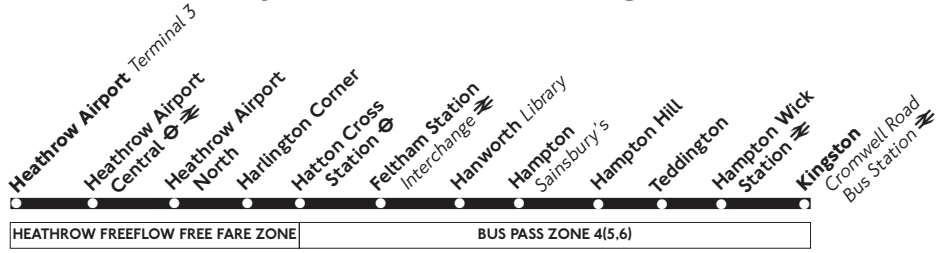

285

Daily

N285

Every night

Heathrow Airport - Feltham - Kingston

Monday - Friday

	N285	N285	N285	N285	N285	N285	N285	N285	N285	N285	N285	N285	N285	N285	N285	N285	N285	N285
Heathrow Airport Terminal 3	0020	0050	Then	20	50	0420	0450	0510	0530	0550	0610							
Heathrow Airport Central Bus Stn	0023	0053	every	23	53	0423	0454	0514	0534	0554	0614							
Harlington Corner	0029	0059	30	29	59	0429	0501	0521	0541	0601	0621							
Hatton Cross Station	0033	0103	minutes,	33	03	0433	0506	0526	0546	0606	0626							
Feltham Station Interchange	0041	0111	at	41	11	until	0441	0513	0536	0556	0616	0636						
Hampton Sainsbury's	0049	0119	these	49	19	0449	0525	0545	0605	0625	0645							
Hampton Hill High Street/Hampton Road	0053	0123	minutes	53	23	0453	0531	0551	0611	0631	0651							
Teddington Hogarth	0057	0127	past	57	27	0457	0535	0555	0615	0635	0655							
Hampton Wick Station	0102	0132	the	02	32	0502	0541	0601	0621	0641	0701							
Kingston Cromwell Road Bus Station	0108	0138	hour	08	38	0508	0547	0607	0627	0647	0707							

Saturday (also Good Friday)

	N285	N285	N285	N285	N285	N285	N285	N285	N285	N285	N285	N285	N285	N285	N285	N285	N285	N285
Heathrow Airport Terminal 3	0020	0050	Then	20	50	0420	0450	Then	10	30	50							
Heathrow Airport Central Bus Stn	0023	0053	every	23	53	0423	0454	every	14	34	54							
Harlington Corner	0029	0059	30	29	59	0429	0501	20	21	41	01							
Hatton Cross Station	0033	0103	minutes,	33	03	0433	0506	minutes,	26	46	06							
Feltham Station Interchange	0041	0111	at	41	11	until	0441	0513	at	36	56	16						
Hampton Sainsbury's	0049	0119	these	49	19	0449	0525	these	45	05	25							
Hampton Hill High Street/Hampton Road	0053	0123	minutes	53	23	0453	0531	minutes	51	11	31							
Teddington Hogarth	0057	0127	past	57	27	0457	0535	past	55	15	35							
Hampton Wick Station	0102	0132	the	02	32	0502	0541	the	01	21	41							
Kingston Cromwell Road Bus Station	0108	0138	hour	08	38	0508	0547	hour	07	27	47							